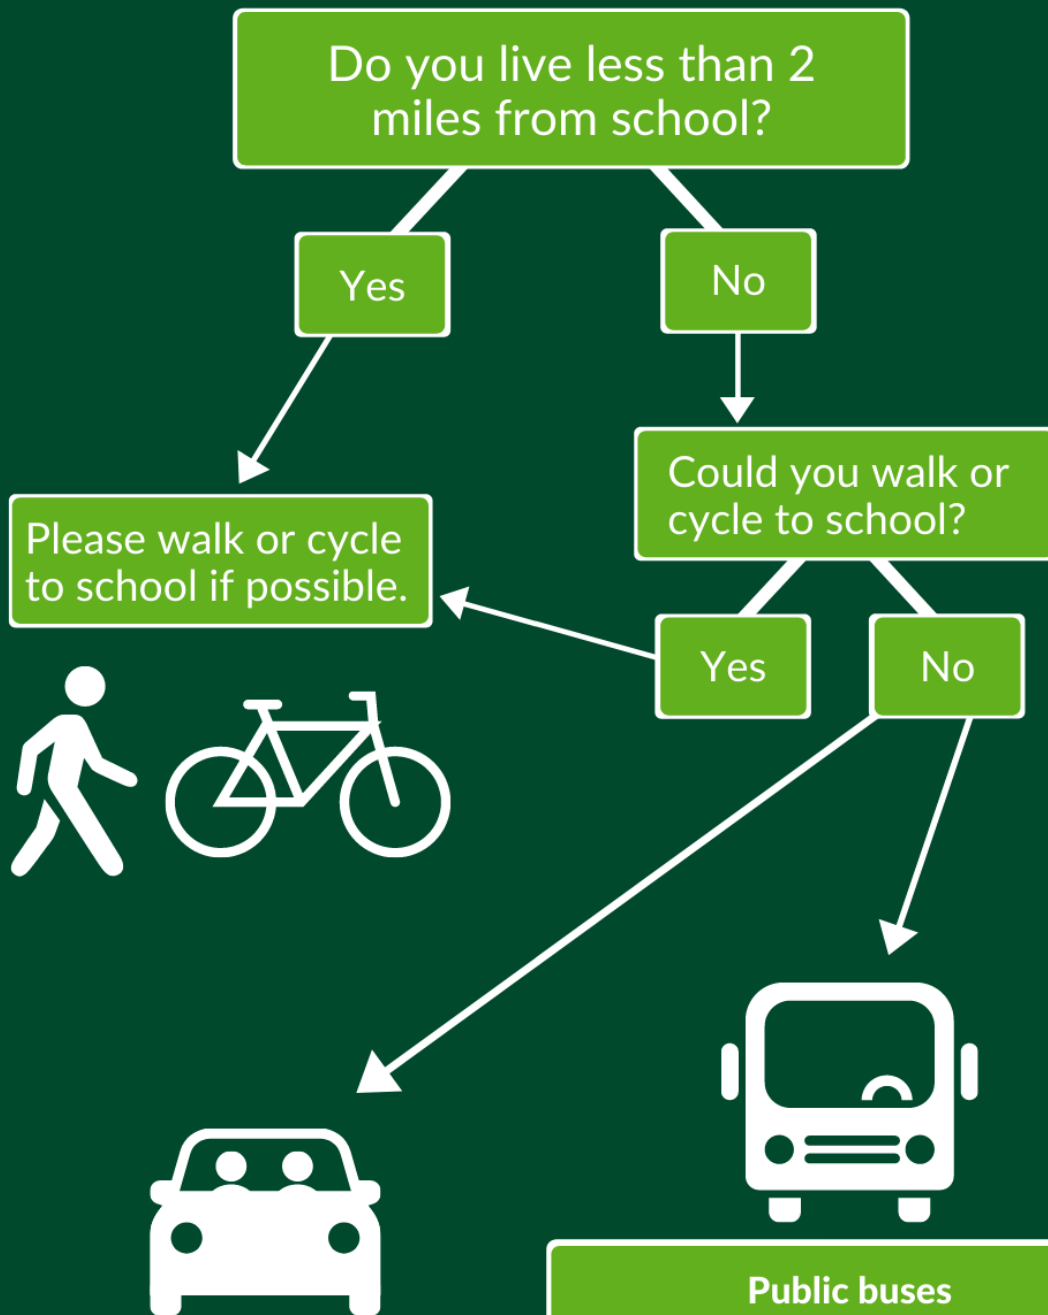

# Getting to school in September

- Please don't park too close to school
- Please walk the last part of your journey if possible, to minimise congestion and improve safety around schools

- Public buses**
- face coverings should be worn
  - wash hands and carry hand sanitiser if possible
  - social distancing

- School buses**
- face coverings should be worn
  - wash hands and carry hand sanitiser if possible